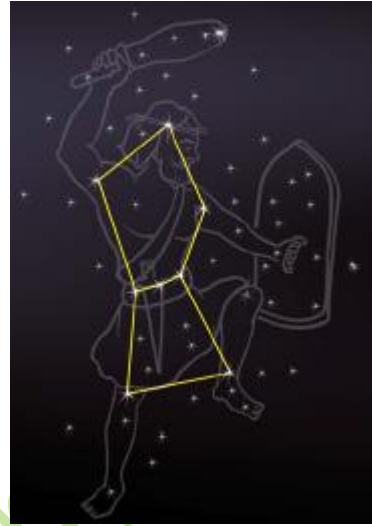

Name: _____ Date: _____

Stars and Solar System

Q1. Draw sketches to show the relative positions of prominent stars in (a) Ursa Major and (b) Orion

Ans. _____

Q2. Explain how you can locate the Pole Star with the help of Ursa Major.

Ans. _____

Stars and Solar System

Q1. Draw sketches to show the relative positions of prominent stars in
(a) Ursa Major and (b) Orion

Ans. (a) Ursa Major

(b) Orion

Image from NCERT

Q2. Explain how you can locate the Pole Star with the help of Ursa Major.

Ans. Look towards the northern part of the sky and identify Ursa Major. Look at the two stars at the end of Ursa Major. Imagine a straight line passing through these stars as shown in Figure. Extend this imaginary line towards the north direction. This line will lead to a star which is not too bright. This is the Pole Star.