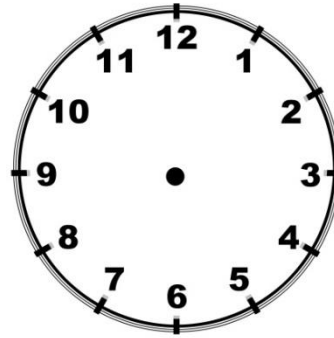

Name: \_\_\_\_\_ Date: \_\_\_\_\_

Telling the Time – Quarter Past and Quarter To

Show the time by drawing the hour hand and minute hands on the clock faces.

12:15

11:45

3:45

5:15

7:15