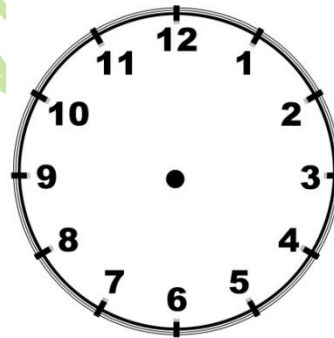

Name: \_\_\_\_\_ Date: \_\_\_\_\_

Telling the Time – Quarter Past and Quarter To

Show the time by drawing the hour hand and minute hands on the clock faces.

12:15

11:45

3:45

5:15

7:15