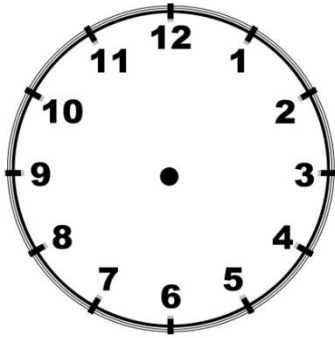

Name: \_\_\_\_\_ Date: \_\_\_\_\_

Telling the Time – Quarter Past and Quarter To

Show the time by drawing the hour hand and minute hands on the clock faces.

12:15

11:45

3:45

5:15

7:15