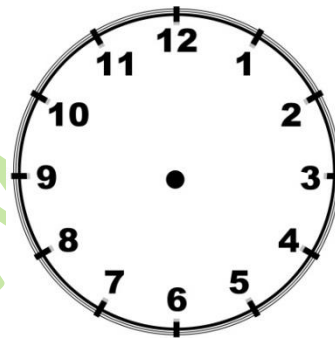

Name: \_\_\_\_\_ Date: \_\_\_\_\_

Telling the Time – Half Past

Show the time by drawing the hour hand and minute hands on the clock faces.

2:30

8:30

7:30

3:30

11:30